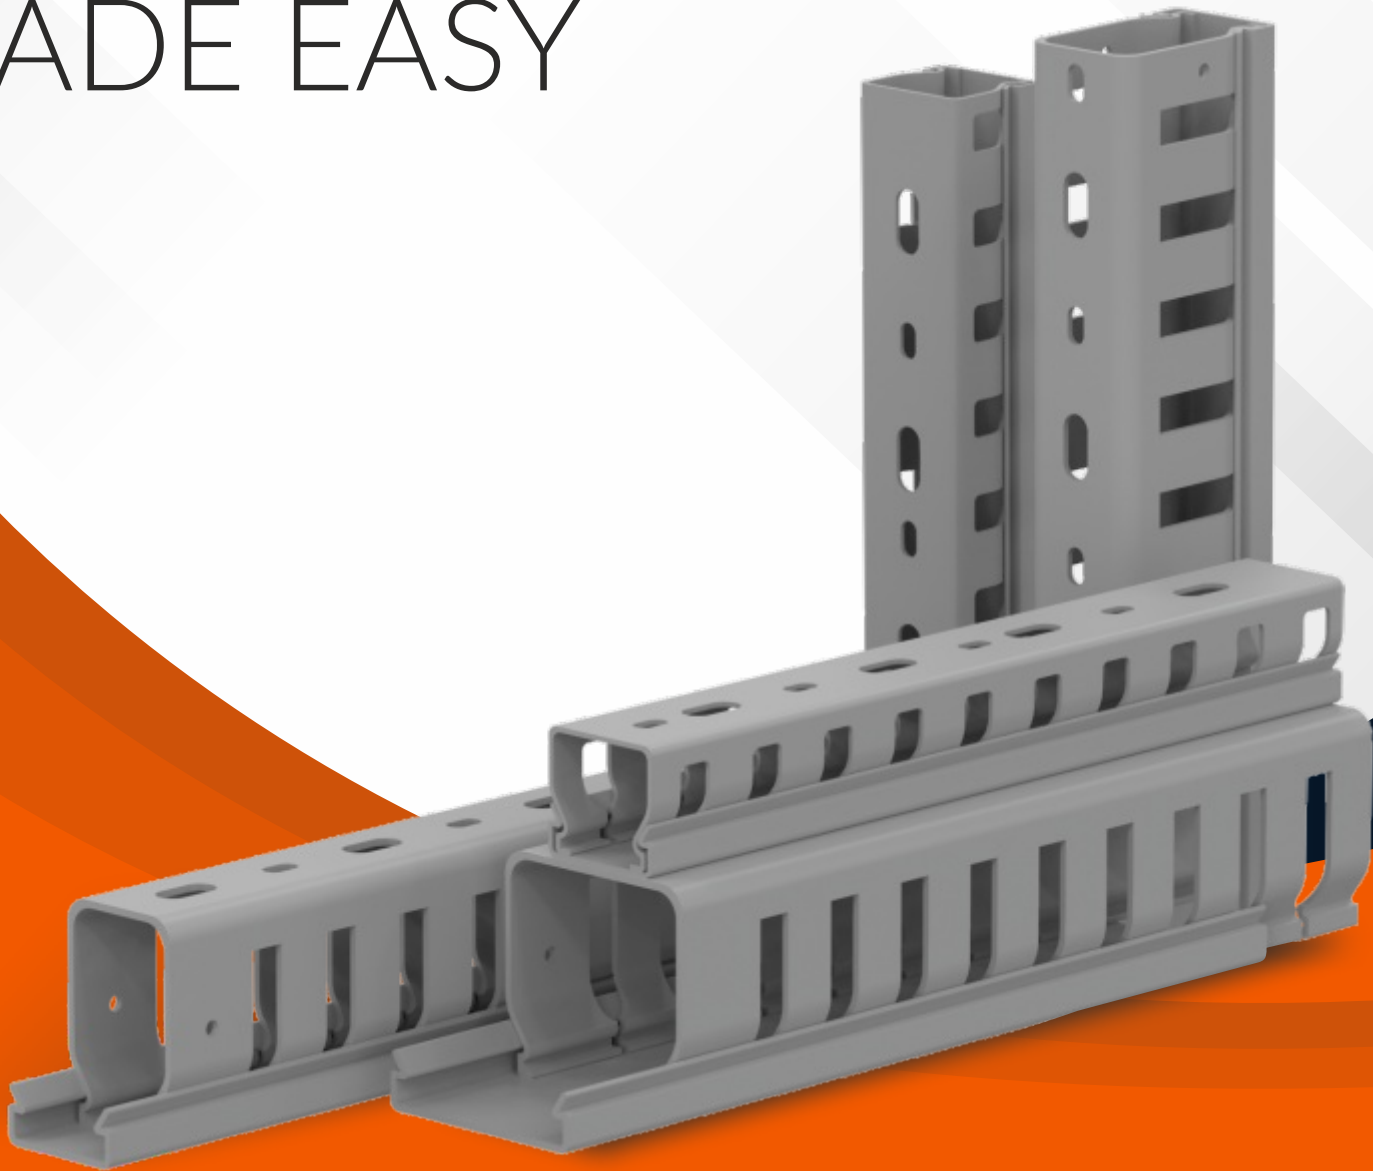

ORGANIZED INSTALLATIONS MADE EASY

*The Choice of
Smart Engineers!*